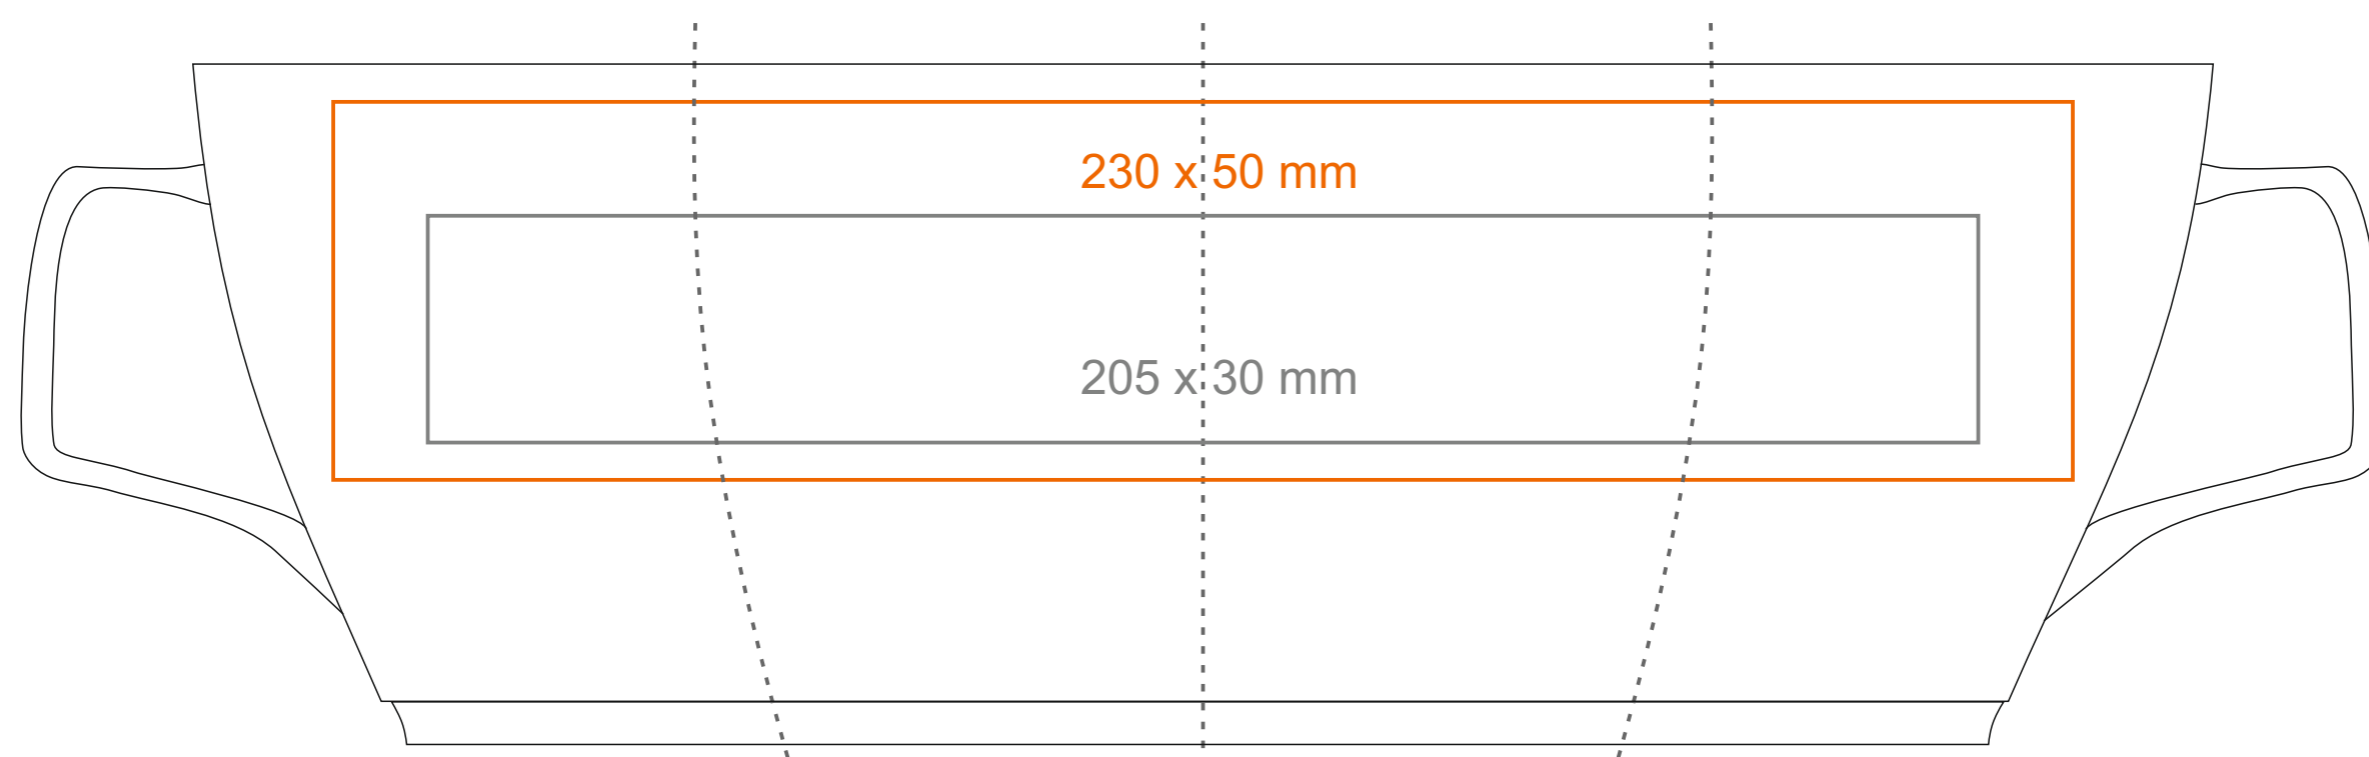

# M\_464 Barrel Pure

300 ml / h: 90 mm / Ø 90 mm

Imprint on the handle  
 Imprint on the inside  
 Imprint on the bottom inside  
 Imprint on the bottom outside

- 50 x 10 mm
- 50 x 20 mm
- Ø 40 mm
- Ø 30 mm

\*In the case of projects for transfer print running outside of the standard print area, please contact our sales department.

[How to prepare print material](#)

meaning

- Transfer Print
- Sensitive Touch
- Direct Print