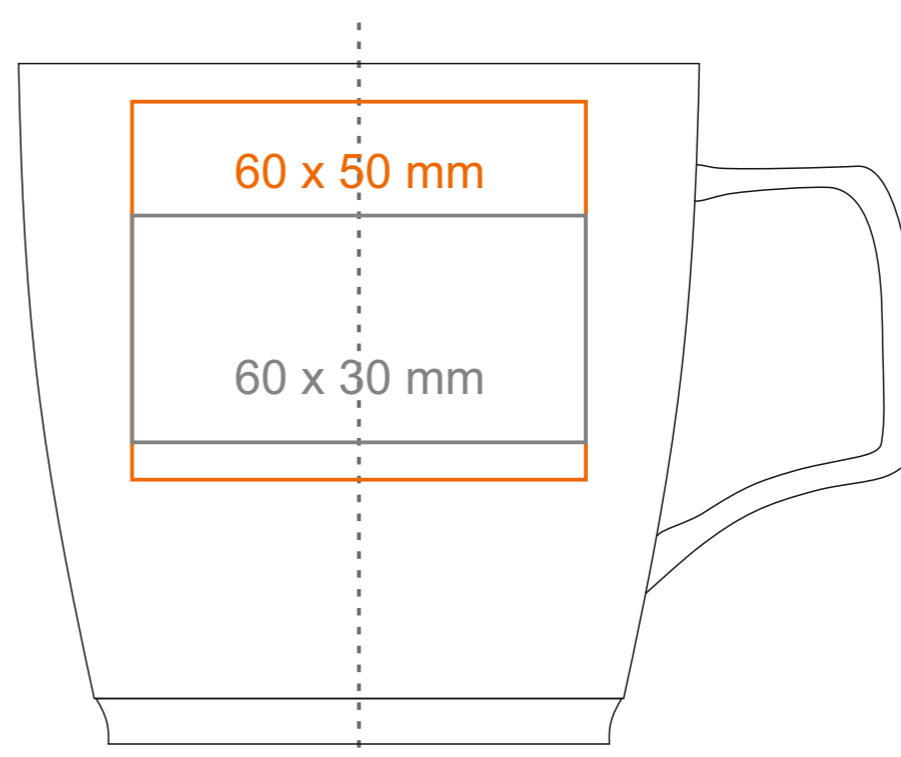

# M\_464 Barrel Pure

300 ml / h: 90 mm / Ø 90 mm

Imprint on the handle  
 Imprint on the inside  
 Imprint on the bottom inside  
 Imprint on the bottom outside

- 50 x 10 mm
- 50 x 20 mm
- Ø 40 mm
- Ø 30 mm