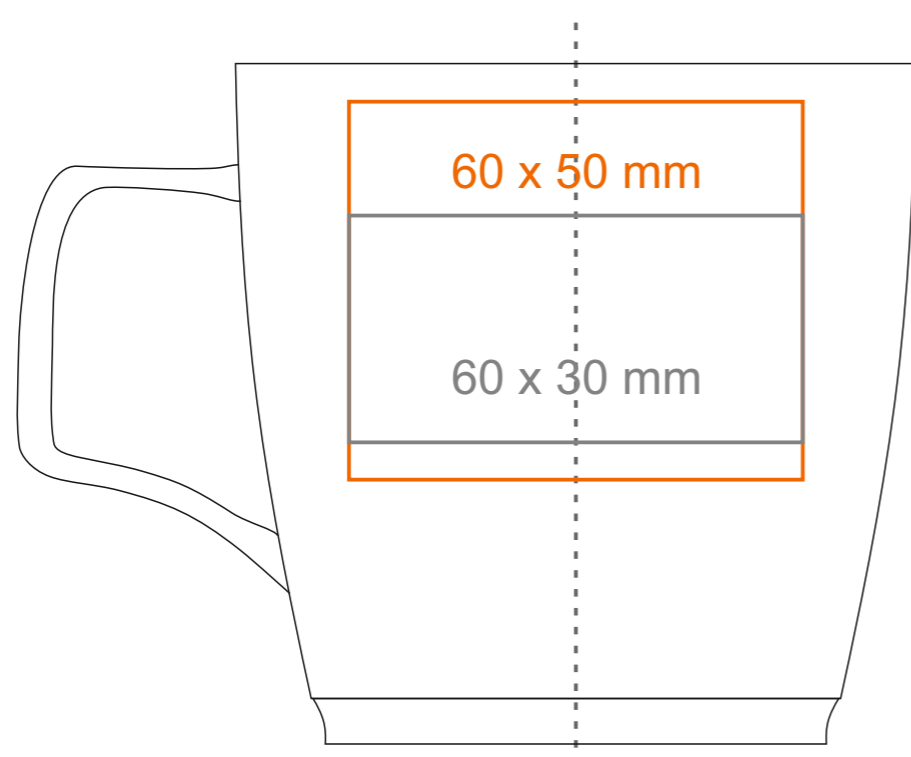

# M\_464 Barrel Pure

300 ml / h: 90 mm / Ø 90 mm

Imprint on the handle  
 Imprint on the inside  
 Imprint on the bottom inside  
 Imprint on the bottom outside

- 50 x 10 mm
- 50 x 20 mm
- Ø 40 mm
- Ø 30 mm